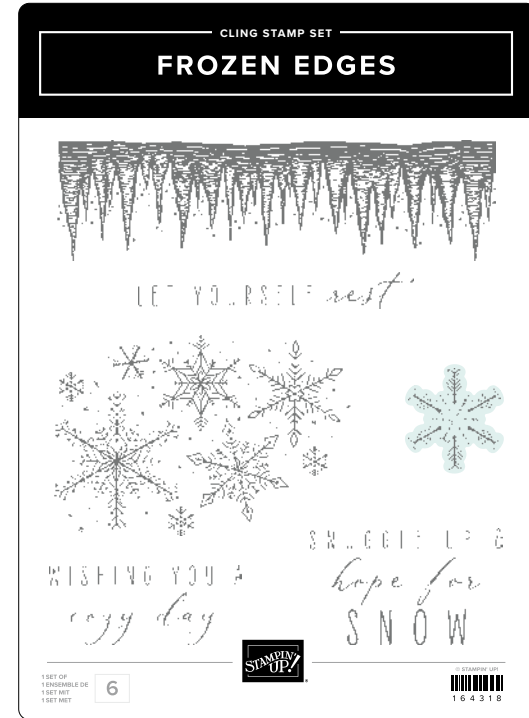

more than autumn bundle

Want a cute background?
Stamp it or cut colorful
paper to fit your card front.
You'll find so many choices
in our online store!

164076 | \$53.00 \$47.50 • Stamp Set + Dies

MORE THAN AUTUMN STAMP SET • 164228 | \$25.00
36 photopolymer stamps.
Inspired by Million Sales Achiever Jo Golden.

MORE THAN AUTUMN DIES • 164075 | \$28.00
23 dies. Largest die: 1-3/8" x 1-5/8" (3.5 x 4.1 cm).

frozen edges bundle

164104 | \$51.00 \$45.75 • Stamp Set + Dies •

FROZEN EDGES STAMP SET • 164318 | \$24.00
6 cling stamps •