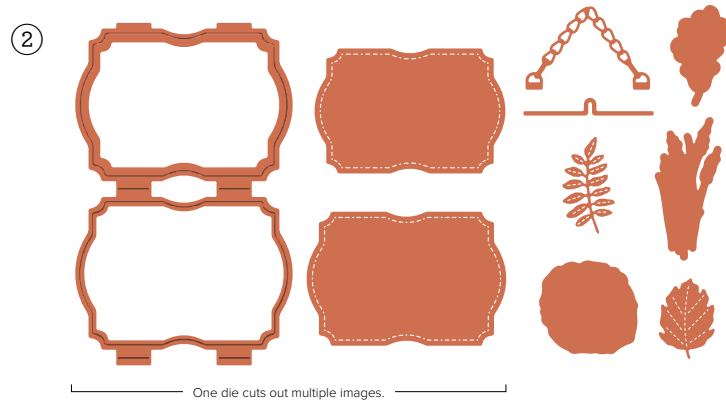

MOSSY MEADOW

MOODY MAUVE

splendid autumn

SUITE COLLECTION

164062 | \$89.75

Cling •

Suite collection includes one of each item listed below.

1-2. **10% BUNDLED SAVINGS** AUTUMN EXPRESSIONS BUNDLE • 164056 | ~~\$57.00~~ \$51.25
Stamp Set + Dies •