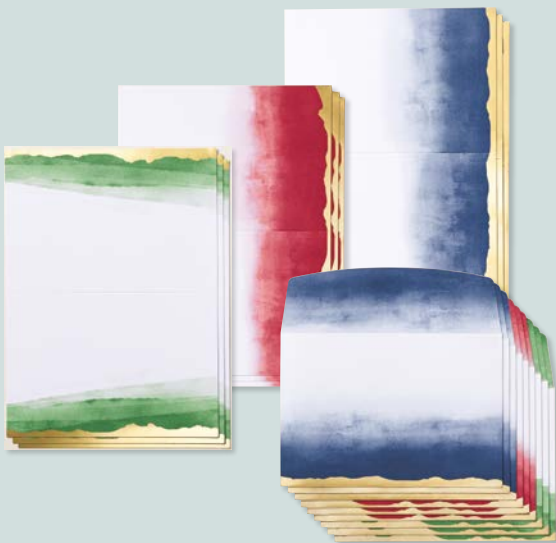

①

②

③

④

MIX & MATCH

Combine Mix & Match products to create a card or tag in minutes!

start with a printed card base or tag

1. GOLD DIPPED MIX & MATCH CARDS & ENVELOPES • 164108 | $12.00

9 card bases and 9 envelopes. Includes gold foil. Folded card size: 4-1/4" x 6-1/4" (10.8 x 15.9 cm).

2. TAGS FOR THE SEASON MIX & MATCH EPHEMERA PACK • 164111 | $9.50

Includes 5" x 7" (12.7 x 17.8 cm) printed sheets with precut images. Includes gold foil. 8 total sheets: 2 each of 4 designs.

add printed, precut images & sentiments

3. JOYFUL IMAGES MIX & MATCH EPHEMERA PACK • 164110 | $9.50

Includes 5" x 7" (12.7 x 17.8 cm) printed sheets with precut images. Includes gold foil. 8 total sheets: 2 each of 4 designs.

4. JOYFUL SAYINGS MIX & MATCH EPHEMERA PACK

164109 | $9.50 •
Includes 5" x 7" (12.7 x 17.8 cm) printed sheets with precut sentiments. Includes gold foil. 8 total sheets: 2 each of 4 designs.