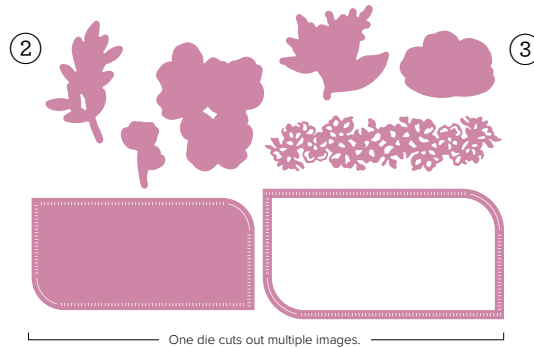

regal winter

SUITE COLLECTION

164040 | $87.75

Cling •

Suite collection includes one of each item listed below.

1-2. **10% BUNDLED SAVINGS** REGAL FLORA BUNDLE

164034 | ~~$52.00~~ $46.75

Stamp Set + Dies •

3. REGAL FOILED ADHESIVE-BACKED DOTS

164038 | $8.50

160 pieces.

4. REGAL DISTRESSED PATTERNS 12" X 12" (30.5 X 30.5 CM) SPECIALTY DESIGNER

SERIES PAPER

164037 | $10.00

6 sheets. Includes gold foil.

5. BLACKBERRY BLISS & GOLD 1/2" (1.3 CM) TEXTURED RIBBON

164039 | $10.00

10 yards (9.1 m).

6. REGAL WINTER 12" X 12" (30.5 X 30.5 CM) DESIGNER SERIES PAPER

164156 | $12.50

12 sheets.

► To order bundle items individually

1. REGAL FLORA STAMP SET

164157 | $24.00 • 10 cling stamps •

2. REGAL FLORA DIES

164033 | $28.00 • 7 dies.

Largest die: 3-5/8" x 2" (9.2 x 5.1 cm).